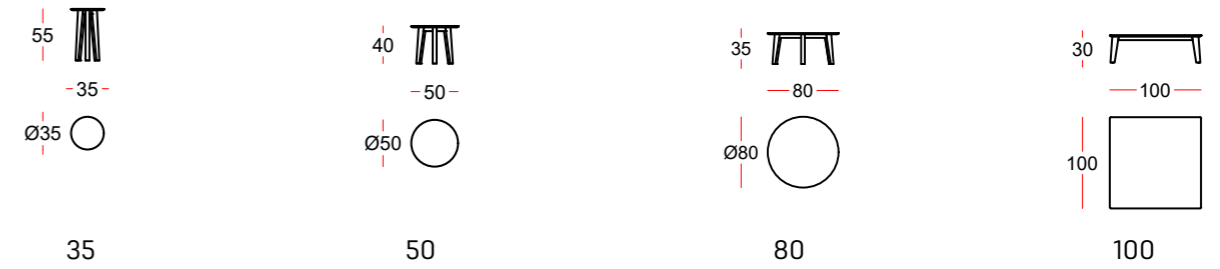

costa

Tavolini tondi e quadrati, di dimensioni e altezze diverse, costituiti da una base rivestita in cuoietto sormontata da un piano in materiali a scelta.

Versatili per uso e disposizione, possono essere utilizzati come comodini o come semplici tavolini tuttofare, accostati al divano, o di servizio a poltroncine.

Oggetti utili, di linee semplici, per ogni angolo della casa, con un'ampia gamma di finiture e materiali diversi, liberamente accostabili per essere all'altezza di ogni situazione.

Round and square coffee tables, of different sizes and heights, consisting of a leather-covered base topped by a surface made of materials of your choice.

Versatile in their use and arrangements, they can be used as bedside tables or as simple all-rounders tables, placed beside a sofa, or as service chairs.

Useful objects, simple lines, suitable for every corner of the house, with a wide range of finishes and different materials, freely arrangeable to live up to every situation.

Struttura in legno multistrati.
Rivestimento gambe in cuoietto P3.
Top in cuoietto P3, legno o marmo.

Structure in plywood.
Cover legs in thick leather P3.
Top in thick leather P3, wood or marble.