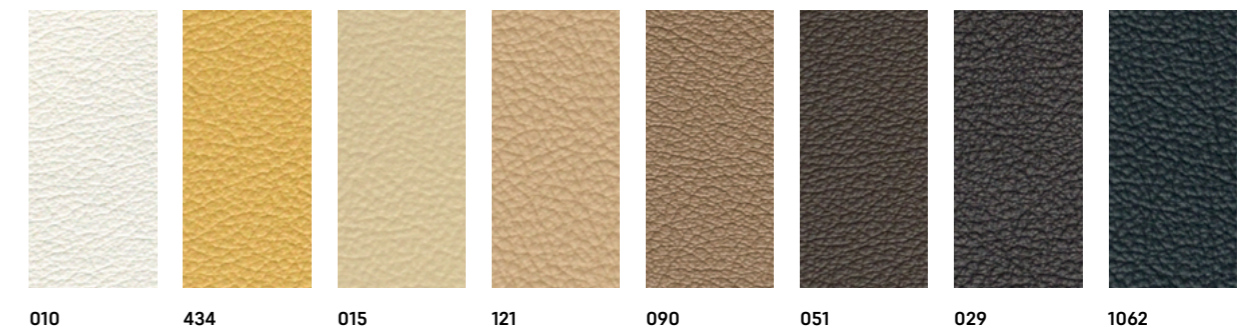

leather CAT. P3 DELTA

upholstery