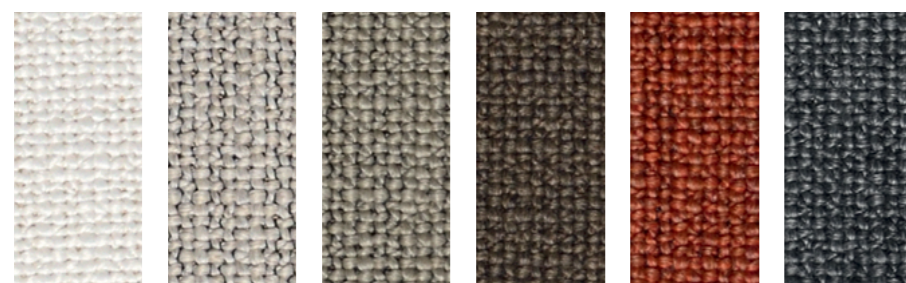

fabrics CAT.A TUNDRA

cushions upholstery