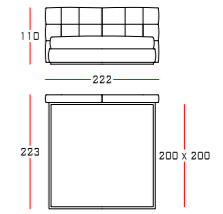

ELBA LARGE

Struttura in legno massello e multistrato. Imbottitura in poliuretano espanso a quote differenziate. Rivestimento in tessuto o pelle P3, P2. Rete a doghe fissa o rete a doghe con movimento apertura contenitore. Piano in legno multistrato con finitura in essenza.

ELBA LARGE

Structure in solid wood and plywood. Padding in polyurethane foams with different densities. Upholstery in fabric or leather P3, P2. Bed base with fix slats or storage bed base with opening movement. Top in plywood finished with wood essence.

Mattress and pillows are not included.

160 SMALL

180 SMALL

200 SMALL

160 LARGE

180 LARGE

200 LARGE

woods

336

341

315

332

329

Dimensions in centimetres. The company has the right to modify the models without prior notice. The information given here are based on the latest product information available at the time of printing.