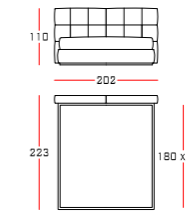

elba

Letto contenitore con testiera imbottita concepita come un intarsio di elementi diversi.

Alla versione base, più semplice e con la testiera di larghezza più contenuta, si aggiunge la versione "large", in cui ai settori centrali della testiera si aggiungono a intarsio i pannelli laterali. Su questi, a loro volta si librano i piani in legno.

ELBA SMALL

Struttura in legno massello e multistrato. Imbottitura in poliuretano espanso a quote differenziate. Rivestimento in tessuto o pelle P3, P2. Rete a doghe fissa o rete a doghe con movimento apertura contenitore.

ELBA SMALL

Structure in solid wood and plywood. Padding in polyurethane foams with different densities. Upholstery in fabric or leather P3, P2. Bed base with fix slats or storage bed base with opening movement.

Mattress and pillows are not included.

Storage bed with upholstered headboard conceived as an inlay of different elements.

In addition to the basic version, simpler and with a narrower headboard, is the "large" version, in which the central sections of the headboard are accompanied by side panels with inlay work, on which wooden surfaces glide in turn.

ELBA LARGE

Struttura in legno massello e multistrato. Imbottitura in poliuretano espanso a quote differenziate. Rivestimento in tessuto o pelle P3, P2. Rete a doghe fissa o rete a doghe con movimento apertura contenitore. Piano in legno multistrato con finitura in essenza.

ELBA LARGE

Structure in solid wood and plywood. Padding in polyurethane foams with different densities. Upholstery in fabric or leather P3, P2. Bed base with fix slats or storage bed base with opening movement. Top in plywood finished with wood essence.

Mattress and pillows are not included.

180 SMALL

woods

structure/top coffee table